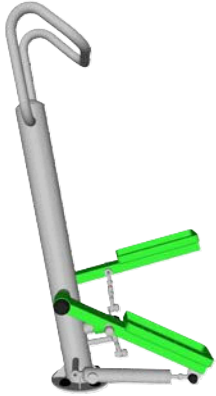

**Does Not Require Impact Attenuating Surfacing*

CUB

WC Accessible 2-Person Pull-Up Bars

**Requires Impact Attenuating Surfacing*
Fall Height: 75"

Adjustable Resistance

RS
Stepper

**Does Not Require Impact
Attenuating Surfacing*

RSS
Squat Machine

**Does Not Require Impact
Attenuating Surfacing*

RSP
Vertical Press

**Does Not Require Impact
Attenuating Surfacing*

RCP
Chest Press

**Does Not Require Impact
Attenuating Surfacing*

RTP
Tricep Press