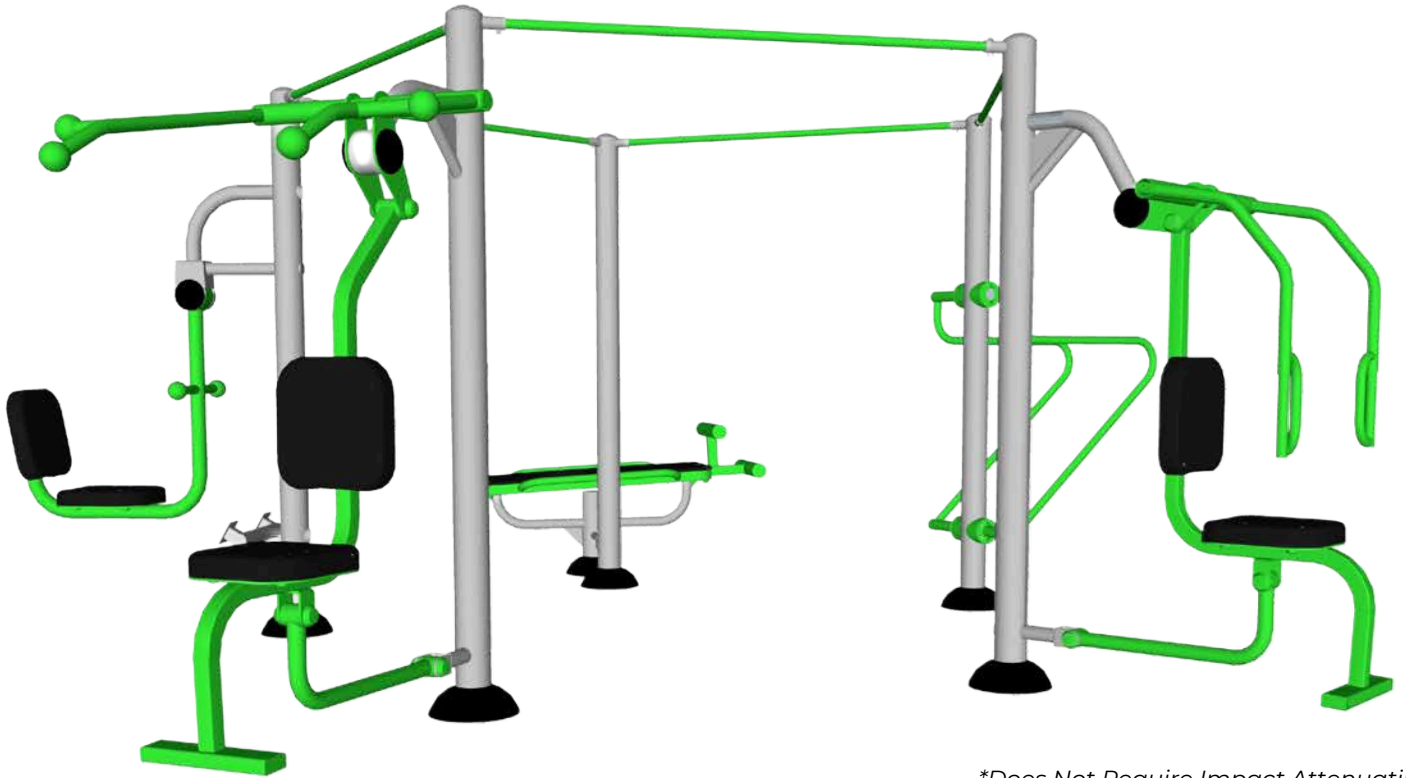

Limited Space?

CP1
CagePod-1

*Requires Impact Attenuating Surfacing
Fall Height: 84"

CP2
CagePod-2

*Requires Impact Attenuating Surfacing
Fall Height: 102"

ExoPod

**Does Not Require Impact Attenuating Surfacing*