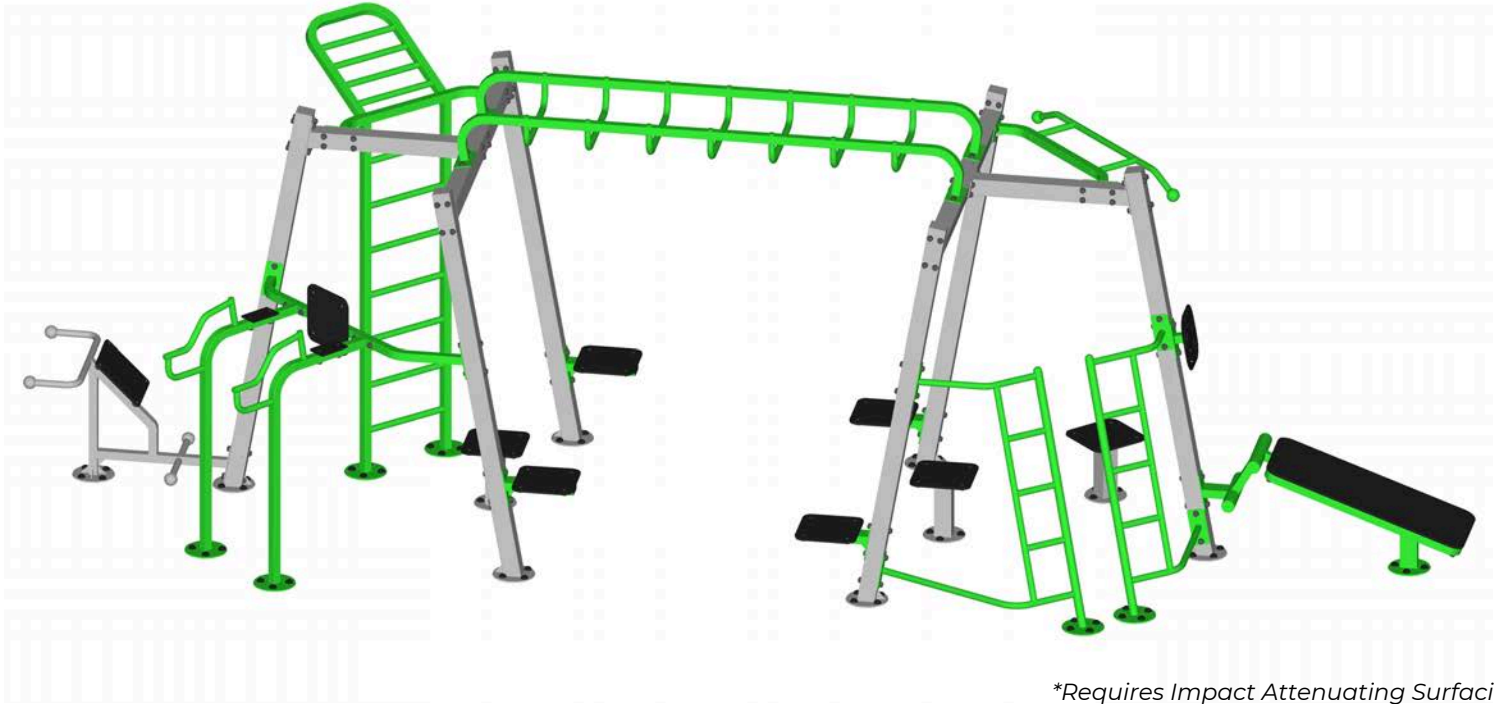

**Does Not Require Impact Attenuating Surfacing*

CUB

WC Accessible 2-Person Pull-Up Bars

**Requires Impact Attenuating Surfacing*
Fall Height: 75"

Adjustable Resistance

RS
Stepper

**Does Not Require Impact
Attenuating Surfacing*

RSS
Squat Machine

**Does Not Require Impact
Attenuating Surfacing*

RSP
Vertical Press

**Does Not Require Impact
Attenuating Surfacing*

RCP
Chest Press

**Does Not Require Impact
Attenuating Surfacing*

RTP
Tricep Press

**Does Not Require Impact
Attenuating Surfacing*

*Requires Impact Attenuating Surfacing
Fall Height: 102"

11

Stations

Variable Push-Up Station | (4) Step-Up Platforms
Overhead Climber | Knee Lift/Dip Station | Back Extension
Decline Sit-Up Bench | Variable Pull-Up | Swedish Ladder